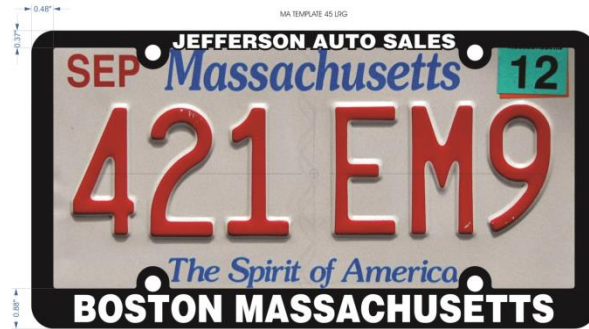

White and Red Plate Frames. Die required on first order your cost \$100.00. No charge on orders of 5000.
Allow up to 5 weeks on first order due to die. All future orders are 2 to 3 weeks on delivery.

Quantity	250	500	1000	2500	5000
List Price	\$0.99	\$0.88	\$0.83	\$0.81	\$0.79
Your Cost	\$0.84/ea.	\$0.75/ea.	\$0.66/ea	\$0.63/ea.	\$0.59/ea.